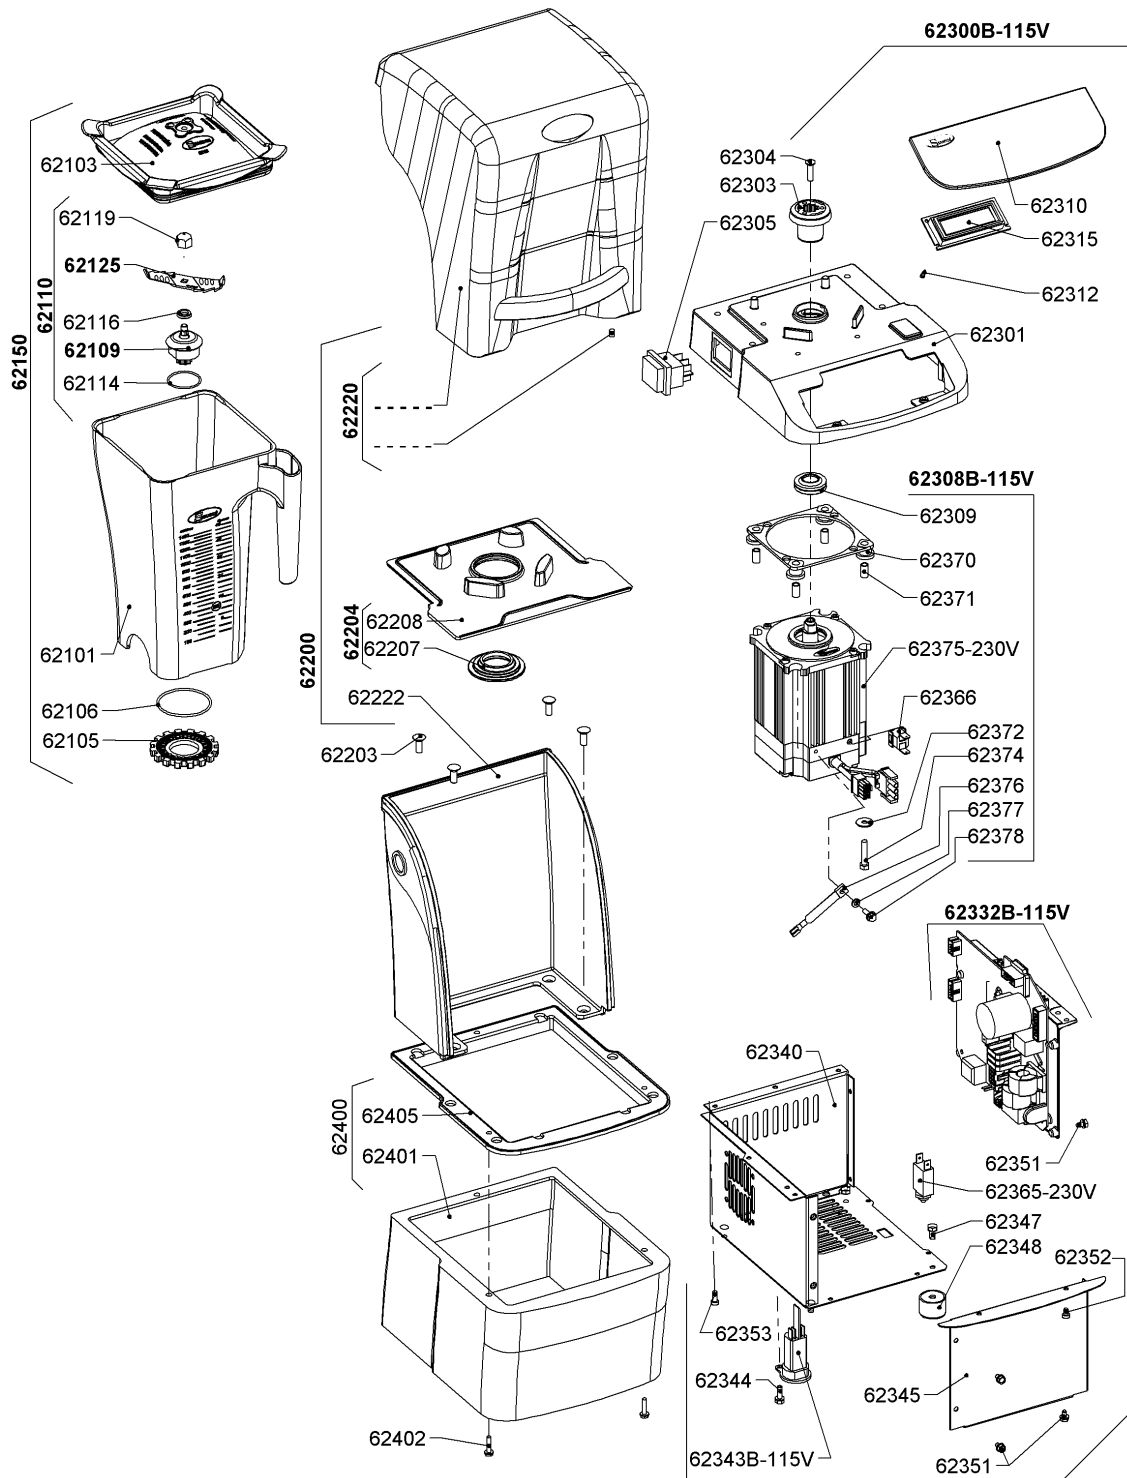

Parts Breakdown

Model Santos 62 39703

Parts Breakdown

Model Santos 62 39703

Item No.	Description	Position	Item No.	Description	Position	Item No.	Description	Position
73420	Axle Lock for 39703	62105	73732	Base Assembly 110V USA Plug for 39703	62300B	73447	Foot for 39703	62348
73421	O-Ring Gasket for 39703	62106	73430	Motor Base for 39703	62301	73448	Screw HM 4x6 for 39703	62351
40912	Complete Cage for 39703	62109	40922	Shifter for 39703	62303	73449	Screw M4x6 for 39703	62352
41016	Cage + Knife Assembly for 39703	62110	73431	Screw M5x20 for 39703	62304	73450	Screw M4x10 for 39703	62353
40913	O-Ring Gasket for 39703	62114	40923	Switch for 39703	62305	AC404	Self (Tube) for 39703	62361
40914	V Ring Gasket for 39703	62116	73733	Brushless Motor 100-120V 50/60Hz for 39703	62308B	AC405	Washer AZ 5 Zn for 39703	62362
73422	Knife Locking Nut for 39703	62119	73435	Central Baffle for 39703	62309	AC406	Screw H M5x10 Zn for 39703	62363
AC402	Tin Blender Knife for 39703	62125	73436	Front Panel for 39703	62310	73735	Thermal Protector 8A for 110V for 39703	62365B
40916	Complete Pentagonal Bowl for 39703	62150	73437	Screw M2.5x8 for 39703	62312	AC407	Thermal Protector for 39703	62366
40917	Pentagonal Bowl for 39703	62151	73438	LCD Screen for 39703	62315	AC408	Motor Silentbloc for 39703	62370
40918	Pentagonal Bowl Cover for 39703	62153	73439	Screw M4x6 for 39703	62322	AC409	Brushless Motor 100-120V 50/60Hz for 39703	62375B
40919	Cover Pentagonal Cap for 39703	62154	47268	Boards Set 115V for 39703	62332B	AC410	Ground Braid for 39703	62376
73424	Complete Sound Enclosure for 39703	62200	73441	Main Box for 39703	62340	AC411	Washer AZ 4 ZN for 39703	62377
73425	Screw M6x16 for 39703	62203	AC403	Foot for 39703	62341	AC412	Screw H 4x12 Zn for 39703	62378
40920	Bowl Holder Assembly for 39703	62204	73734	Power Cord with USA Plug for 39703	62343B	73452	Case Assembly for 39703	62400
73426	Bowl Holder Center Ring for 39703	62207	73443	Screw for 39703	62344	73453	Base Casing for 39703	62401
40921	Removable Bowl Holder for 39703	62208	73444	Front Plate for 39703	62345	73454	Screw H M4x16 for 39703	62402
73427	Silent Sound Enclosure Door for 39703	62220	73445	Washer for 39703	62346	73455	Table Gasket for 39703	62405
73428	Silent Sound Enclosure Base for 39703	62222	73446	Screw for 39703	62347			